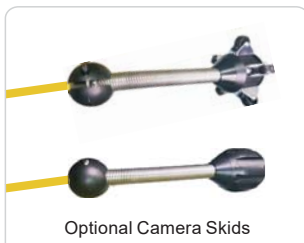

Drain/pipe Inspection Camera System with 40m(or 50m, 60m) cable

Camera Head:

- ◆ Material: #304 Stainless Steel
- ◆ Dimension: \varnothing 38mm×81mm (Main body)
- ◆ Sensor: 1/3" Sony CCD, 480 TV Lines
- ◆ View Angle: 120°
- ◆ Focal Distance: 12-120cm
- ◆ Two Roller Skids, Mini one at dia.72mm, another universal skid at dia. 115-250mm
- ◆ LEDs: 12pcs high light LEDs
- ◆ Waterproof: Max. 20m under water
- ◆ Built-in 512Hz Sonde (optional)
- ◆ With self-leveling feature

Mini Roller Skid, (Dia. 70mm) for pipe dia. 75mm-120mm

Universal Roller Skid, dia. 120mm(Min.) 250mm(Max.) for pipe dia. 125mm- 300mm

Stand Horizontally

Universal bracket to install monitor on top or side of the wheel

Optional Camera Skids

Optional part: Keyboard for Text Input

G.W.: Approx 11.5KG
Light Weight Design

Specifications

Camera Head	
Material:	#304 Stainless Steel
Dimension:	\varnothing 38mm×81mm (Main body)
Sensor:	1/3" Sony CCD, 480 TV Lines
View Angle:	120°
Focal Distance:	12-120cm
Two Roller Skids, Mini one at dia.72mm, another universal skid at dia. 115-250mm	
Sapphire glass for scratch proof	
LEDs:	12pcs high light LEDs
Waterproof:	Max. 20m under water
Built-in 512Hz Sonde (optional)	
With self-leveling	
Push Cable	
Cable dia. 6.8mm	
Cable Material:	Fiberglass
Available length:	40/50/60m
Wheel material:	Stainless steel
Monitor	
7" 16:9 high definition color LCD monitor	One push record button
Resolution: 800*480 R.G.B.	Built-in rechargeable battery
Encoding: H.264	Work time: 4-5 hours
With universal installation bracket	Charge time: 6-7 hours
SD Card slot to store still images or videos	On-Screen date and time
Local audio recording	On-screen meter/ft. distance display
Menu Language:English, German, French, Spanish, Italian, Chinese, Japanese, Russian, Portuguese	