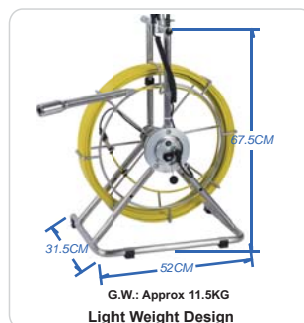

Drain/pipe Inspection Camera System with 40m(or 50m, 60m) cable

Camera Head:

- ◆ Material: #304 Stainless Steel
- ◆ Dimension: \varnothing 38mm×81mm (Main body)
- ◆ Sensor: 1/3" Sony CCD, 480 TV Lines
- ◆ View Angle: 120°
- ◆ Focal Distance: 12-120cm
- ◆ Two Roller Skids, Mini one at dia.72mm, another universal skid at dia. 115-250mm
- ◆ LEDs: 12pcs high light LEDs
- ◆ Waterproof: Max. 20m under water
- ◆ Built-in 512Hz Sonde (optional)
- ◆ With self-leveling feature

Mini Roller Skid, (Dia. 70mm) for pipe dia. 75mm-120mm

Universal Roller Skid, dia. 120mm(Min.) 250mm(Max.) for pipe dia. 125mm- 300mm

Stand Horizontally

Universal bracket to install monitor on top or side of the wheel

Optional Camera Skids

Optional part: Keyboard for Text Input

G.W.: Approx 11.5KG
Light Weight Design

Specifications

Camera Head	
Material:	#304 Stainless Steel
Dimension:	\varnothing 38mm×81mm (Main body)
Sensor:	1/3" Sony CCD, 480 TV Lines
View Angle:	120°
Focal Distance:	12-120cm
Two Roller Skids, Mini one at dia.72mm, another universal skid at dia. 115-250mm	
Sapphire glass for scratch proof	
LEDs:	12pcs high light LEDs
Waterproof:	Max. 20m under water
Built-in 512Hz Sonde (optional)	
With self-leveling	
Push Cable	
Cable dia. 6.8mm	
Cable Material:	Fiberglass
Available length:	40/50/60m
Wheel material:	Stainless steel
Monitor	
7" 16:9 high definition color LCD monitor	One push record button
Resolution: 800*480 R.G.B.	Built-in rechargeable battery
Encoding: H.264	Work time: 4-5 hours
With universal installation bracket	Charge time: 6-7 hours
SD Card slot to store still images or videos	On-Screen date and time
Local audio recording	On-screen meter/ft. distance display
Menu Language:English, German, French, Spanish, Italian, Chinese, Japanese, Russian, Portuguese	