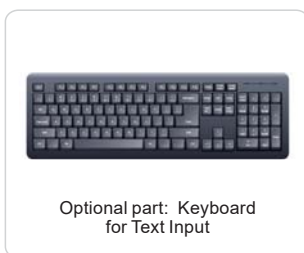

Mini Roller Skid, (Dia. 70mm) for pipe dia. 75mm-120mm

Universal Roller Skid, dia. 120mm(Min.) 250mm(Max.) for pipe dia. 125mm- 300mm

Stand Horizontally

Universal bracket to install monitor on top or side of the wheel

Optional Camera Skids

Optional part: Keyboard for Text Input

G.W.: Approx 11.5KG
Light Weight Design

Specifications

Camera Head	
Material:	#304 Stainless Steel
Dimension:	\varnothing 38mm×81mm (Main body)
Sensor:	1/3" Sony CCD, 480 TV Lines
View Angle:	120°
Focal Distance:	12-120cm
Two Roller Skids, Mini one at dia.72mm, another universal skid at dia. 115-250mm	
Sapphire glass for scratch proof	
LEDs:	12pcs high light LEDs
Waterproof:	Max. 20m under water
Built-in 512Hz Sonde (optional)	
With self-leveling	
Push Cable	
Cable dia. 6.8mm	
Cable Material:	Fiberglass
Available length:	40/50/60m
Wheel material:	Stainless steel
Monitor	
7" 16:9 high definition color LCD monitor	One push record button
Resolution: 800*480 R.G.B.	Built-in rechargeable battery
Encoding: H.264	Work time: 4-5 hours
With universal installation bracket	Charge time: 6-7 hours
SD Card slot to store still images or videos	On-Screen date and time
Local audio recording	On-screen meter/ft. distance display
Menu Language:English, German, French, Spanish, Italian, Chinese, Japanese, Russian, Portuguese	