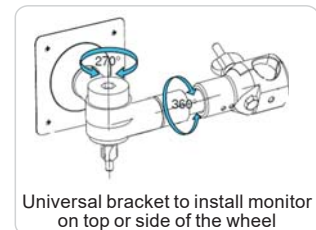

Drain/pipe Inspection Camera System with 40m(or 50m, 60m) cable

Camera Head:

- ◆ Material: #304 Stainless Steel
- ◆ Dimension: \varnothing 38mm×81mm (Main body)
- ◆ Sensor: 1/3" Sony CCD, 480 TV Lines
- ◆ View Angle: 120°
- ◆ Focal Distance: 12-120cm
- ◆ Two Roller Skids, Mini one at dia.72mm, another universal skid at dia. 115-250mm
- ◆ LEDs: 12pcs high light LEDs
- ◆ Waterproof: Max. 20m under water
- ◆ Built-in 512Hz Sonde (optional)
- ◆ With self-leveling feature

Mini Roller Skid, (Dia. 70mm) for pipe dia. 75mm-120mm

Universal Roller Skid, dia. 120mm(Min.) 250mm(Max.) for pipe dia. 125mm- 300mm

Stand Horizontally

Universal bracket to install monitor on top or side of the wheel

Optional Camera Skids

Optional part: Keyboard for Text Input

G.W.: Approx 11.5KG
Light Weight Design

Specifications

Camera Head	
Material:	#304 Stainless Steel
Dimension:	\varnothing 38mm×81mm (Main body)
Sensor:	1/3" Sony CCD, 480 TV Lines
View Angle:	120°
Focal Distance:	12-120cm
Two Roller Skids, Mini one at dia.72mm, another universal skid at dia. 115-250mm	
Sapphire glass for scratch proof	
LEDs:	12pcs high light LEDs
Waterproof:	Max. 20m under water
Built-in 512Hz Sonde (optional)	
With self-leveling	
Push Cable	
Cable dia. 6.8mm	
Cable Material:	Fiberglass
Available length:	40/50/60m
Wheel material:	Stainless steel
Monitor	
7" 16:9 high definition color LCD monitor	One push record button
Resolution: 800*480 R.G.B.	Built-in rechargeable battery
Encoding: H.264	Work time: 4-5 hours
With universal installation bracket	Charge time: 6-7 hours
SD Card slot to store still images or videos	On-Screen date and time
Local audio recording	On-screen meter/ft. distance display
Menu Language:English, German, French, Spanish, Italian, Chinese, Japanese, Russian, Portuguese	